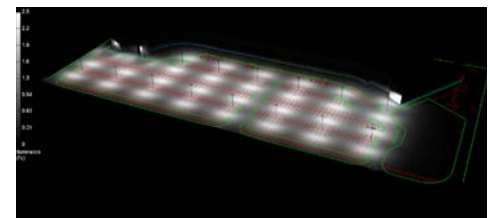

Our experts will make sure your new parking lot lighting system is compliant with Illuminating Engineering Society lighting recommended practices. This will give you peace of mind with lighting legal liability and knowing that you are providing a safe, secure, and inviting nighttime environment for your employees, tenants and customers.