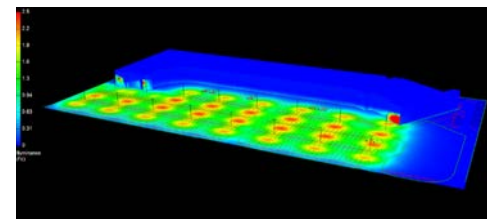

Our experts will make sure your new parking lot lighting system is compliant with Illuminating Engineering Society lighting recommended practices. This will give you peace of mind with lighting legal liability and knowing that you are providing a safe, secure, and inviting nighttime environment for your employees, tenants and customers.