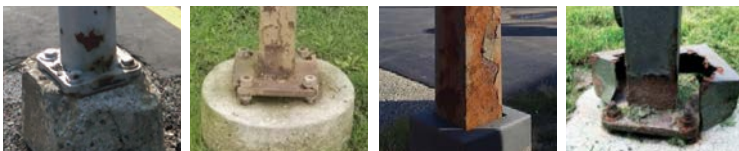

Metal Halide Lighting

- Low efficacy (lumens/watt)
- Low optical performance
- Short lamp life with frequent relamping maintenance
- Average color quality
- Poor lumen maintenance

LED Lighting

- High efficacy (lumens/watt)
- High optical performance
- Long luminaire life with infrequent LED washing maintenance
- High color quality
- High lumen maintenance

Maintenance free

Surface rust and deterioration on the exterior of metal poles and luminaires reduces site appearance and aesthetics. DTE Energy-owned poles are regularly inspected for pole painting or replacement maintenance service.