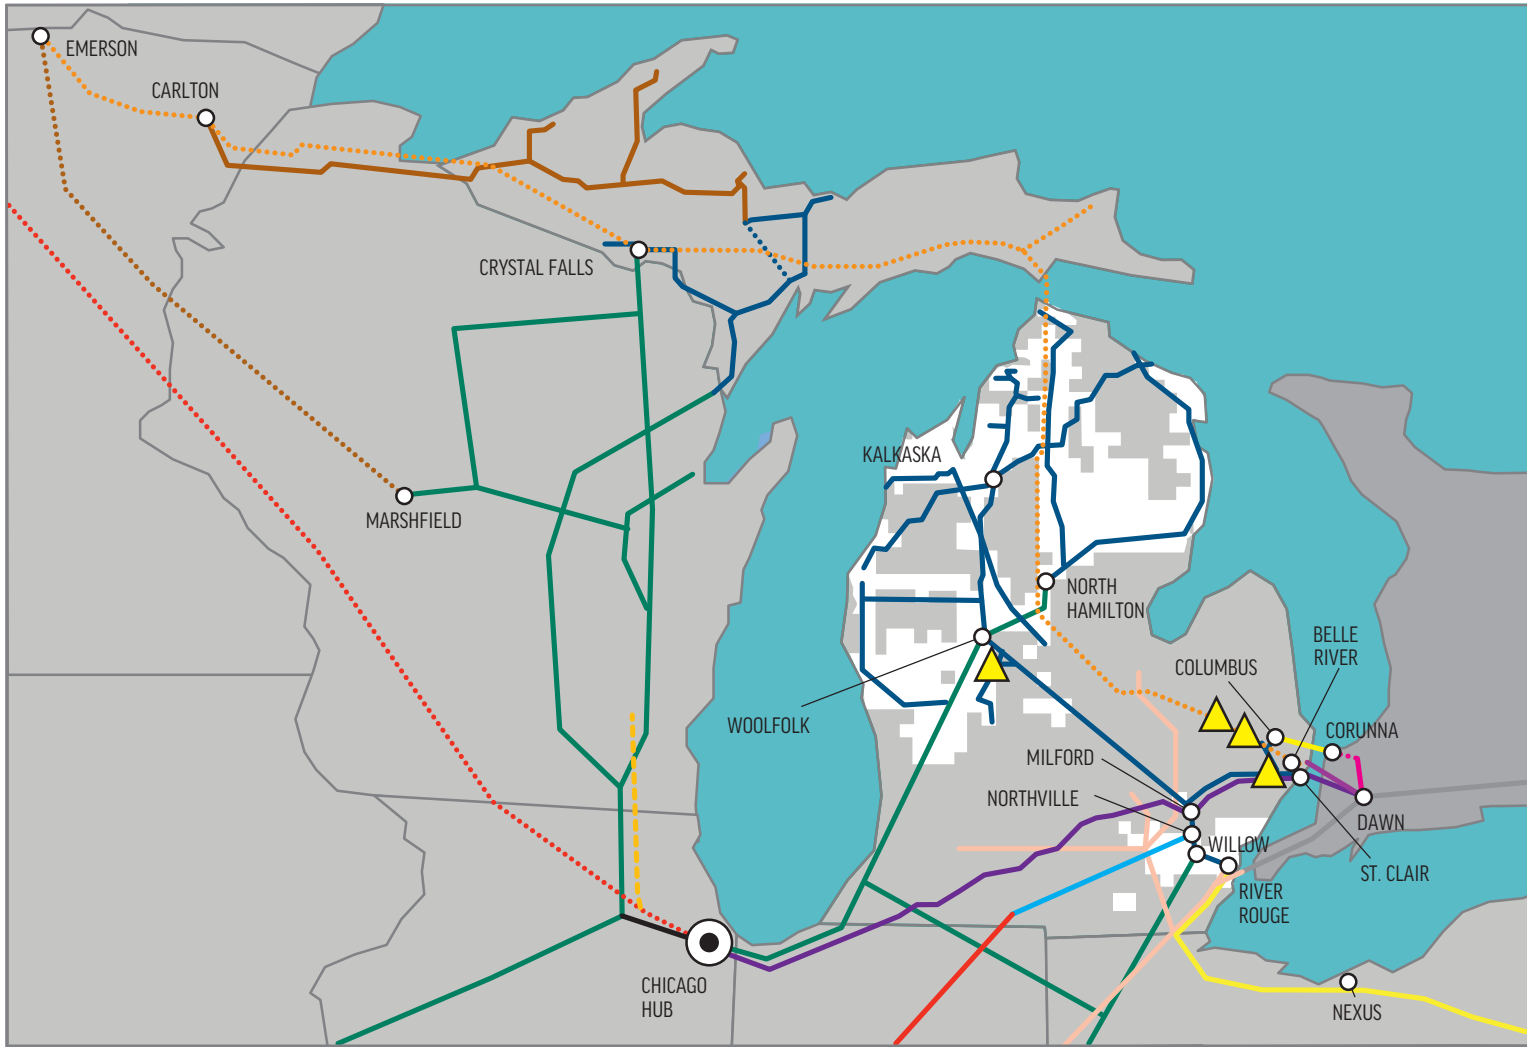

Service Territory and Major Connections

- | | | | |
|------------------------|--------------------|---------------------|------------------------|
| — DTE Gas | — Consumers Energy | — Northern Natural | — Union |
| ••• DTE Gas (Jet Fuel) | ••• Great Lakes | — Panhandle Eastern | — Vector |
| ••• Alliance | — Guardian | — Tecumseh | ••• Viking |
| — ANR | — Nexus | ••• TransCanada | □ DTE Gas Service Area |
| — ANR Link | ••• Niagara | — Trunkline | ▲ Storage Field |